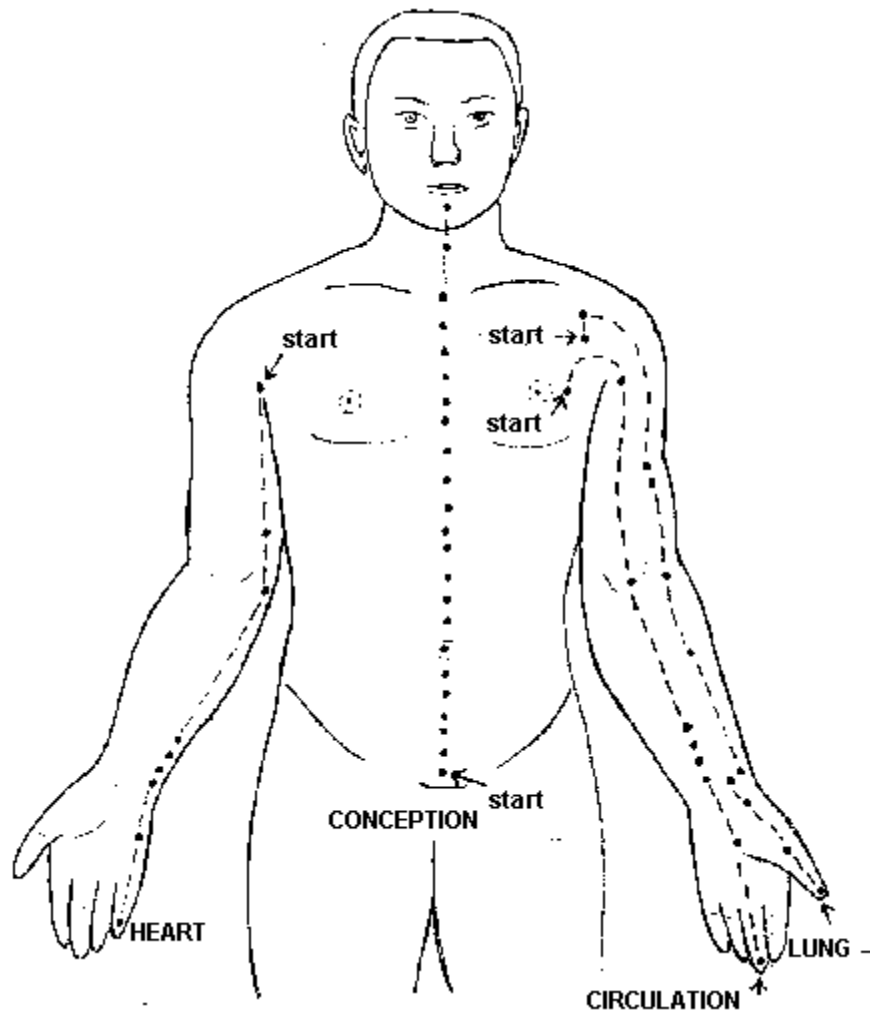

problems, vomiting, pain and swellings along the course of the meridian

Stomach (S) 7-9 a.m. stomach problems, abdominal pain, distension, edema, vomiting, sore throat, facial paralysis, upper gum toothache, nose bleeding, pain along the meridian

CHART OF ACUPUNCTURE MERIDIANS