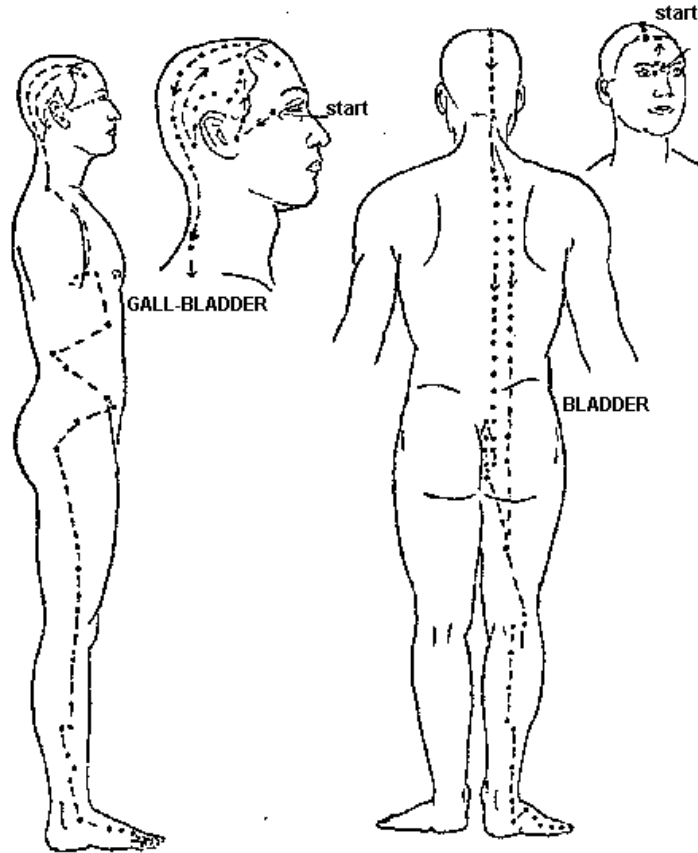

problems, vomiting, pain and swellings along the course of the meridian

Stomach (S) 7-9 a.m. stomach problems, abdominal pain, distension, edema, vomiting, sore throat, facial paralysis, upper gum toothache, nose bleeding, pain along the meridian

CHART OF ACUPUNCTURE MERIDIANS

	FIRE	EARTH	METAL	WATER	WOOD
Yin Organs	Heart & Pericardium	Spleen	Lungs	Kidneys	Liver
Yang Organs	Small Intestine & Triple Heater	Stomach	Large Intestine	Bladder	Gall Bladder